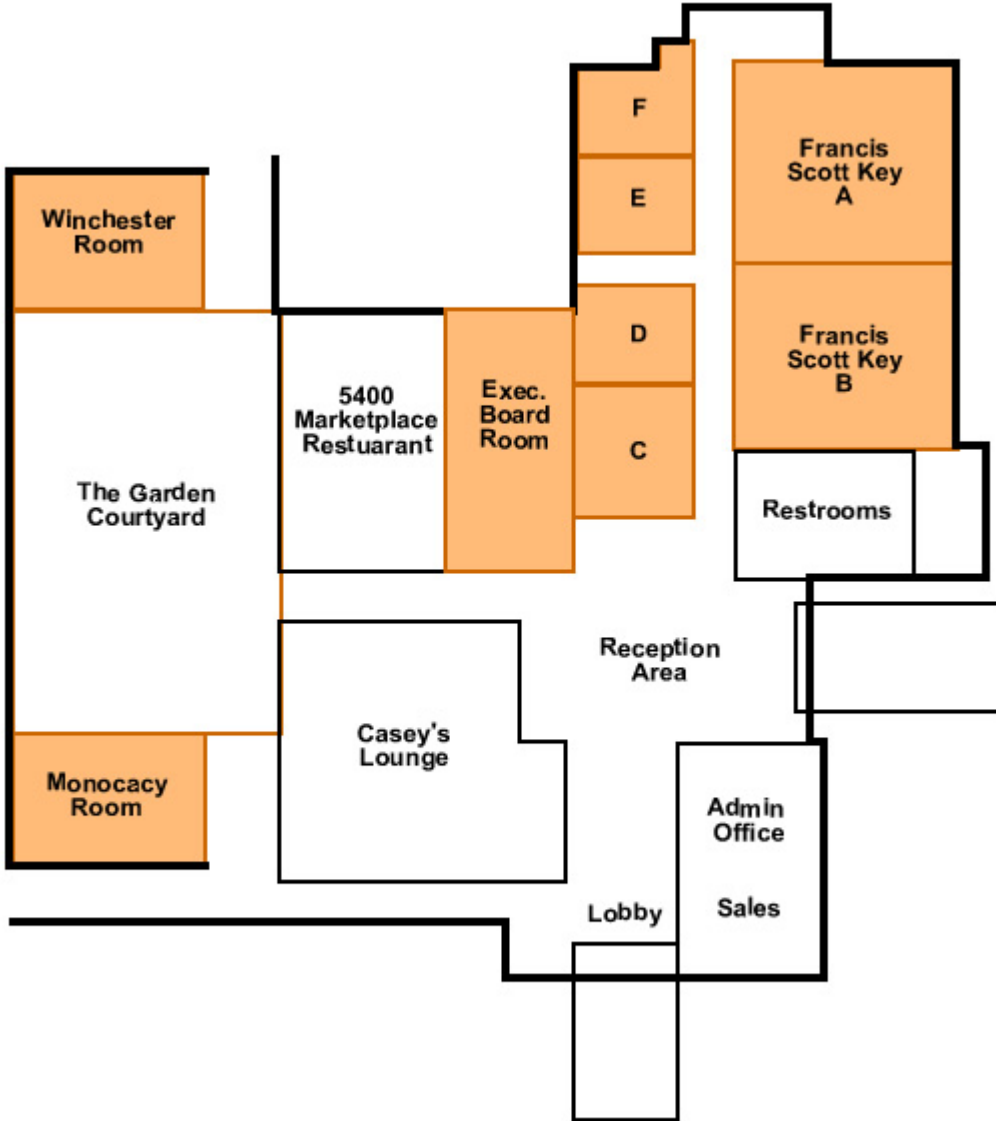

Frederick Holiday Inn

5400 Holiday Drive
 Frederick MD 21703
 Phone: 301.694.7500

| Facility | Dimensions | Square Footage | Ceiling Height | Capacities by Room Type | | | | | |
|----------------------------------|------------|----------------|----------------|-------------------------|-----------|---------|-----------|---------|------------|
| | | | | Theater | Classroom | Banquet | Reception | U-shape | Conference |
| Executive Board room | 30' x 19' | 570 | 12 | -- | -- | -- | -- | -- | 12 |
| Francis Scott Key A & B | 88' x 51' | 4488 | 12 | 400 | 250 | 200 | 500 | 60 | 60 |
| Francis Scott Key A or B | 44' x 51' | 2244 | 12 | 200 | 100 | 100 | 200 | 35 | 35 |
| Francis Scott Key Ballroom | 88' x 86' | 7744 | 12 | 800 | 500 | 700 | 1000 | -- | -- |
| Francis Scott Key C + D or E + F | 40' x 27' | 1080 | 12 | 70 | 40 | 70 | 80 | 24 | 24 |
| Francis Scott Key C, D, E, or F | 20' x 27' | 540 | 12 | 40 | 25 | 32 | 40 | 12 | 12 |
| Garden Courtyard | 62' x 50' | 3100 | 12 | 350 | 55 | 300 | 300 | 35 | 35 |
| Monocacy Room | 19' x 38' | 600 | 12 | 50 | 32 | 40 | 50 | 20 | 20 |
| Winchester Room | 19' x 38' | 600 | 12 | 50 | 32 | 40 | 50 | 20 | 20 |